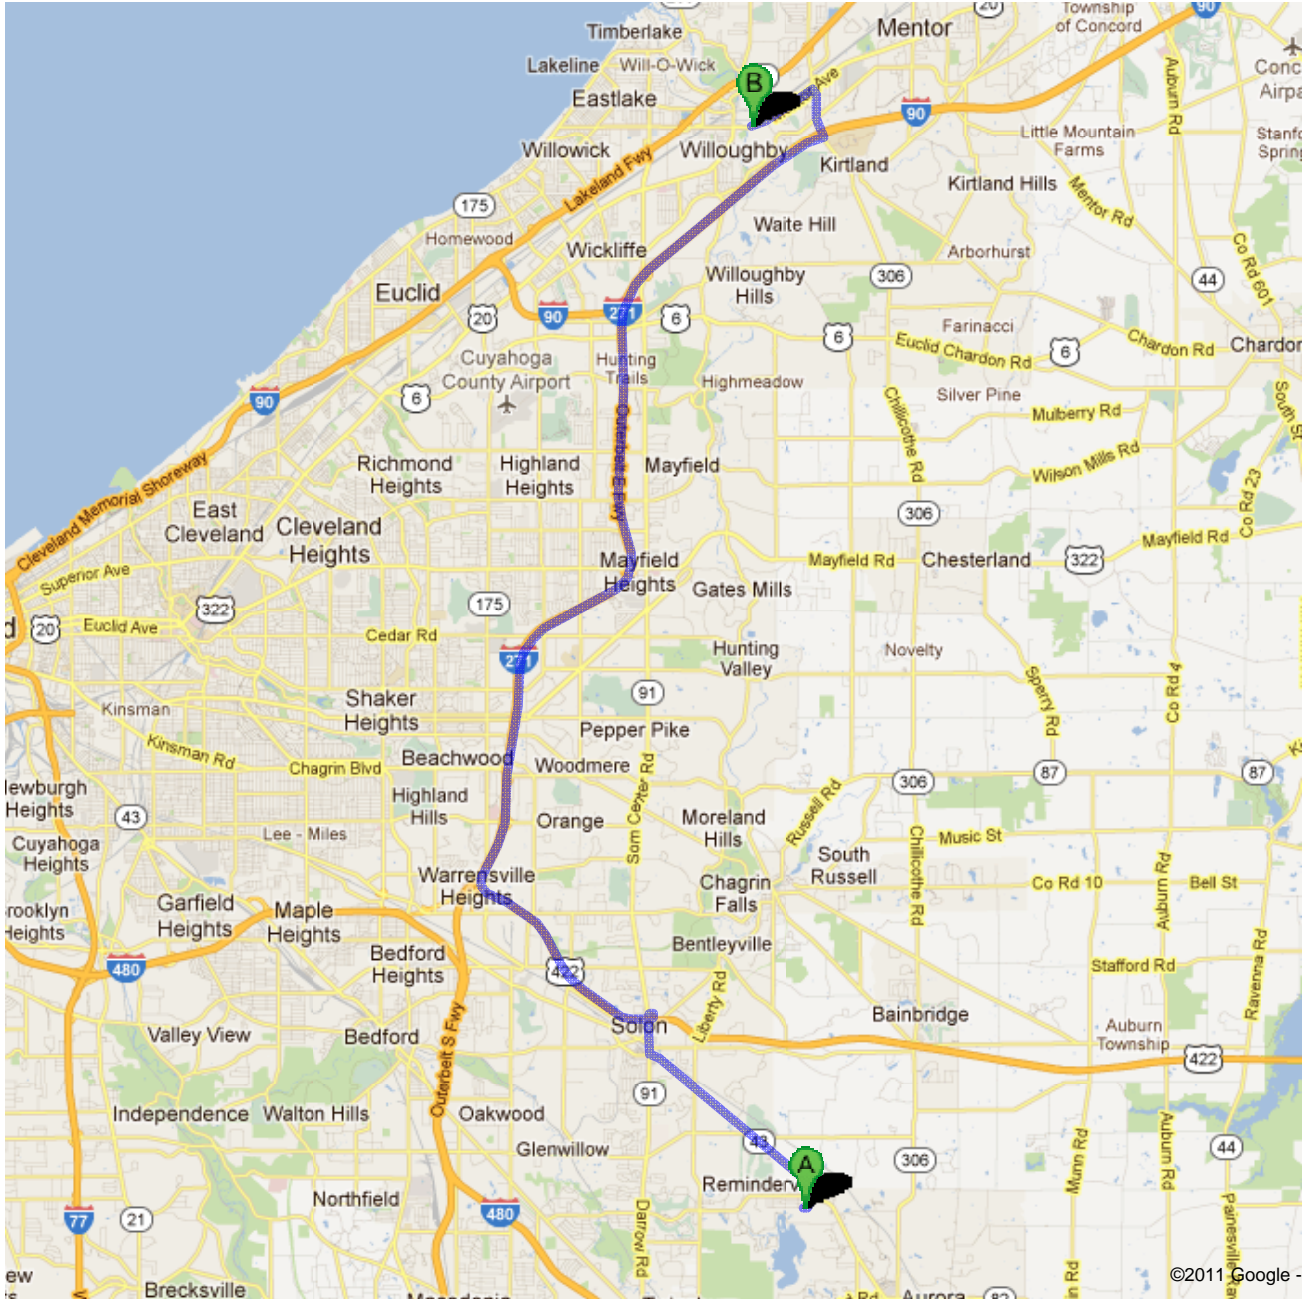

Directions to 38588 Mentor Ave, Willoughby, OH 44094
29.7 mi – about 40 mins
Andrews Osborne Academy
38588 Mentor Ave, Willoughby, OH 44094
1.440.942.3660

A 1037 East Blvd, Aurora, OH 44202

- A

1. Head **east** on **East Blvd** toward **Ohio St**
About 1 min

go 0.4 mi
total 0.4 mi
- 43

2. Turn left onto **OH-43 N/N Aurora Rd**
About 8 mins

go 4.2 mi
total 4.6 mi
- ↗

3. Turn right onto **Som Center Rd**
About 3 mins

go 0.7 mi
total 5.3 mi
- 422

4. Merge onto **US-422 W** via the ramp to **Cleveland**
About 4 mins

go 4.4 mi
total 9.7 mi
- 271

5. Keep right at the fork and merge onto **I-271 N**
About 12 mins

go 12.7 mi
total 22.4 mi
- 90

6. Merge onto **I-90 E**
About 4 mins

go 4.5 mi
total 27.0 mi
- ↘

7. Take exit **193** for **OH-306 S** toward **Mentor/Kirland**

go 0.3 mi
total 27.3 mi
- 306

8. Turn left onto **OH-306 N/Broadmoor Rd**
About 3 mins

go 1.0 mi
total 28.3 mi
- ↙

9. Turn left onto **Mentor Ave**
Destination will be on the left
About 3 mins

go 1.4 mi
total 29.7 mi